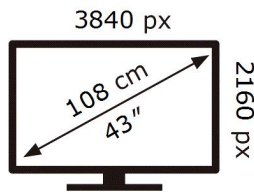

ENERG

SAMSUNG

UE43CU7190U

54 kWh/1000h

ABCDEF **G**

HDR

113 kWh/1000h

2019/2013